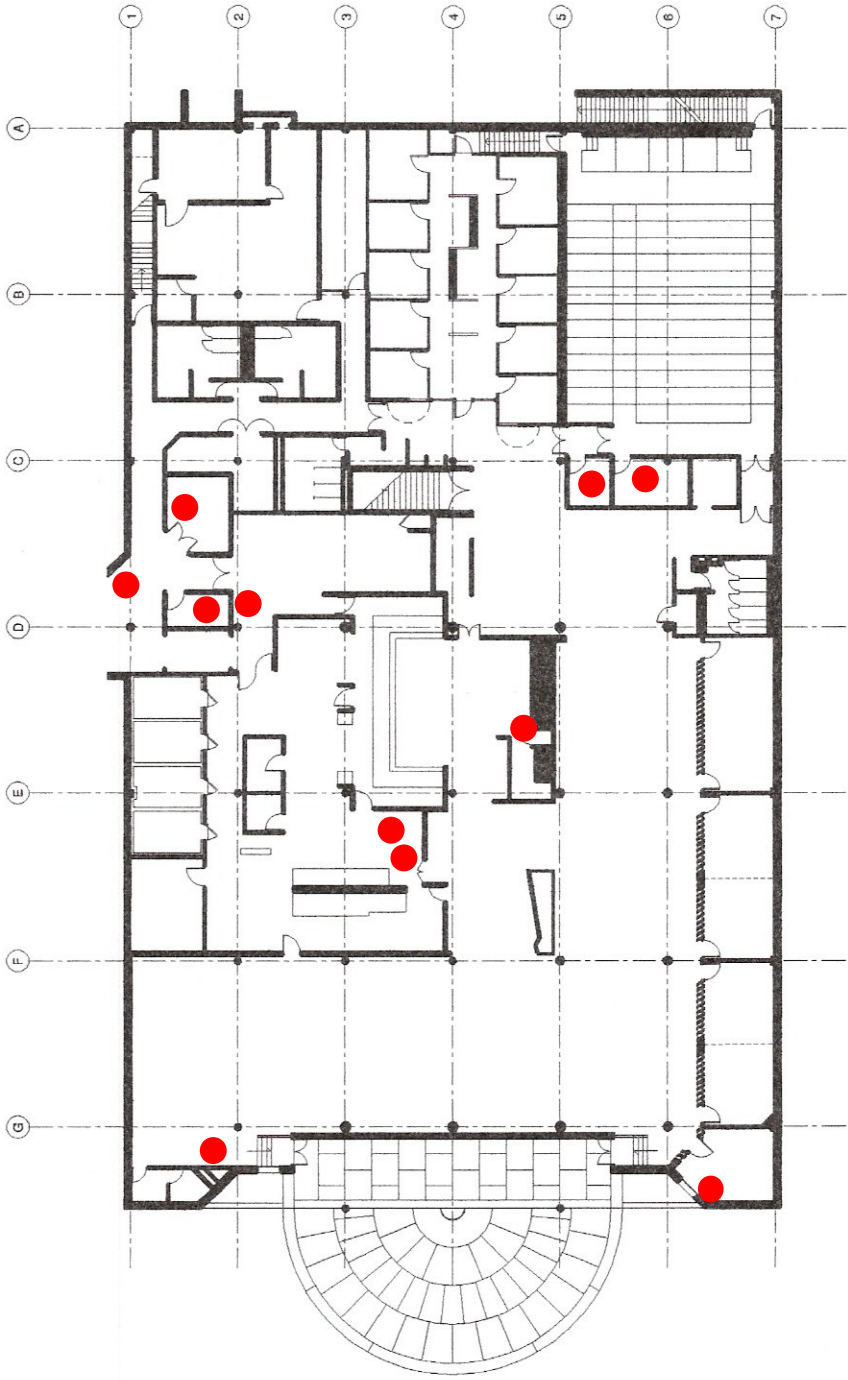

Olmsted
1245 29th Street
Fire Extinguisher: 25 Total

LOWER LEVEL

OLMSTED

OLMSTED FIRST FLOOR

MEZZANINE FLOOR PLAN